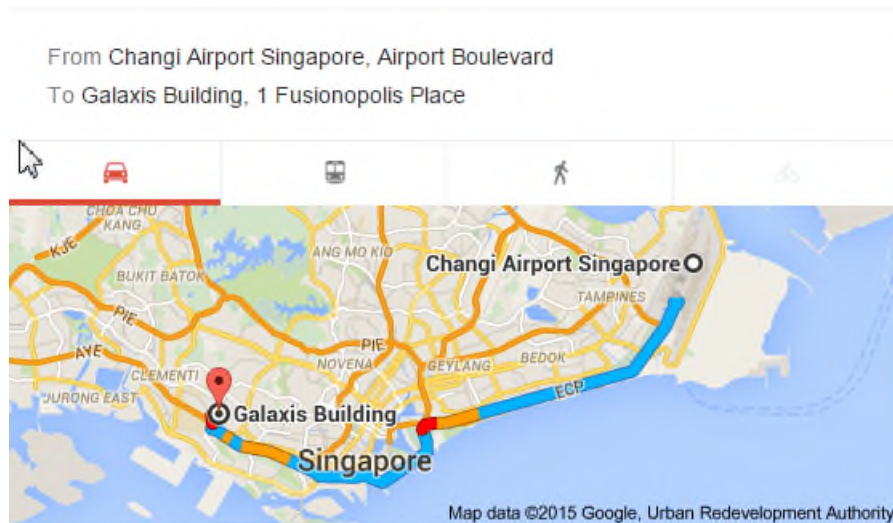

ORACLE® NETSUITE
**SUITE
 LIFE**
 ENGAGEMENT

Location:	Oracle Corporation Singapore Pte Ltd/ Oracle CAPAC Services Unlimited Company (Singapore Branch) 1 Fusionopolis Place Level 12 Galaxis Singapore 138522
Course:	Demo and Delivery Training
Where to Meet:	Please proceed to the meeting space following check in at Reception at 11:45.
Agenda:	<ul style="list-style-type: none"> • Monday April 27 <ul style="list-style-type: none"> ○ Lunch served at noon, class runs 1:00 pm – 6:00 pm • Tuesday, Wednesday, Thursday April 28-30 <ul style="list-style-type: none"> ○ 8:30 am – 5:30 pm
Airport:	Changi Airport Singapore
Nearby Hotels: (within 5 min drive)	<ol style="list-style-type: none"> 1. Shangri-La Hotel Singapore 2. Hilton Singapore Orchard Rd, Singapore <p><i>*Hotels are not affiliated with Oracle NetSuite and corporate rates may not be guaranteed.</i></p>
Need to bring with you:	<p>A laptop computer with Wi-Fi capability (A laptop is required to be able to participate in the lab exercises during the course.) <i>*Smartphones, iPads and other tablets will not support the full lab exercises</i></p> <p>Note: Please set up your laptops at least 15 minutes before the class starts to ensure connection to the Wi-Fi network</p> <p>NetSuite Supported Browsers: (click here for the list of browsers)</p>

MAP from airport

Driving Directions from Singapore Changi Airport to Oracle Office

- From Arrival Hall, head towards Airport Boulevard
- Proceed directly onto East Coast Parkway (ECP)
- Take Exit 14B for Marina Coastal Expressway (MCE)
- Continue onto MCE, Keppel Viaduct and then Ayer Rajah Expressway (AYE)
- Take Exit 8 towards North Buona Vista Road
- Turn right onto South Buona Vista Road
- Continue onto North Buona Vista Road
- Turn right to Portsdown Road
- Turn right to Fusionopolis Place
- Oracle is at Level 12